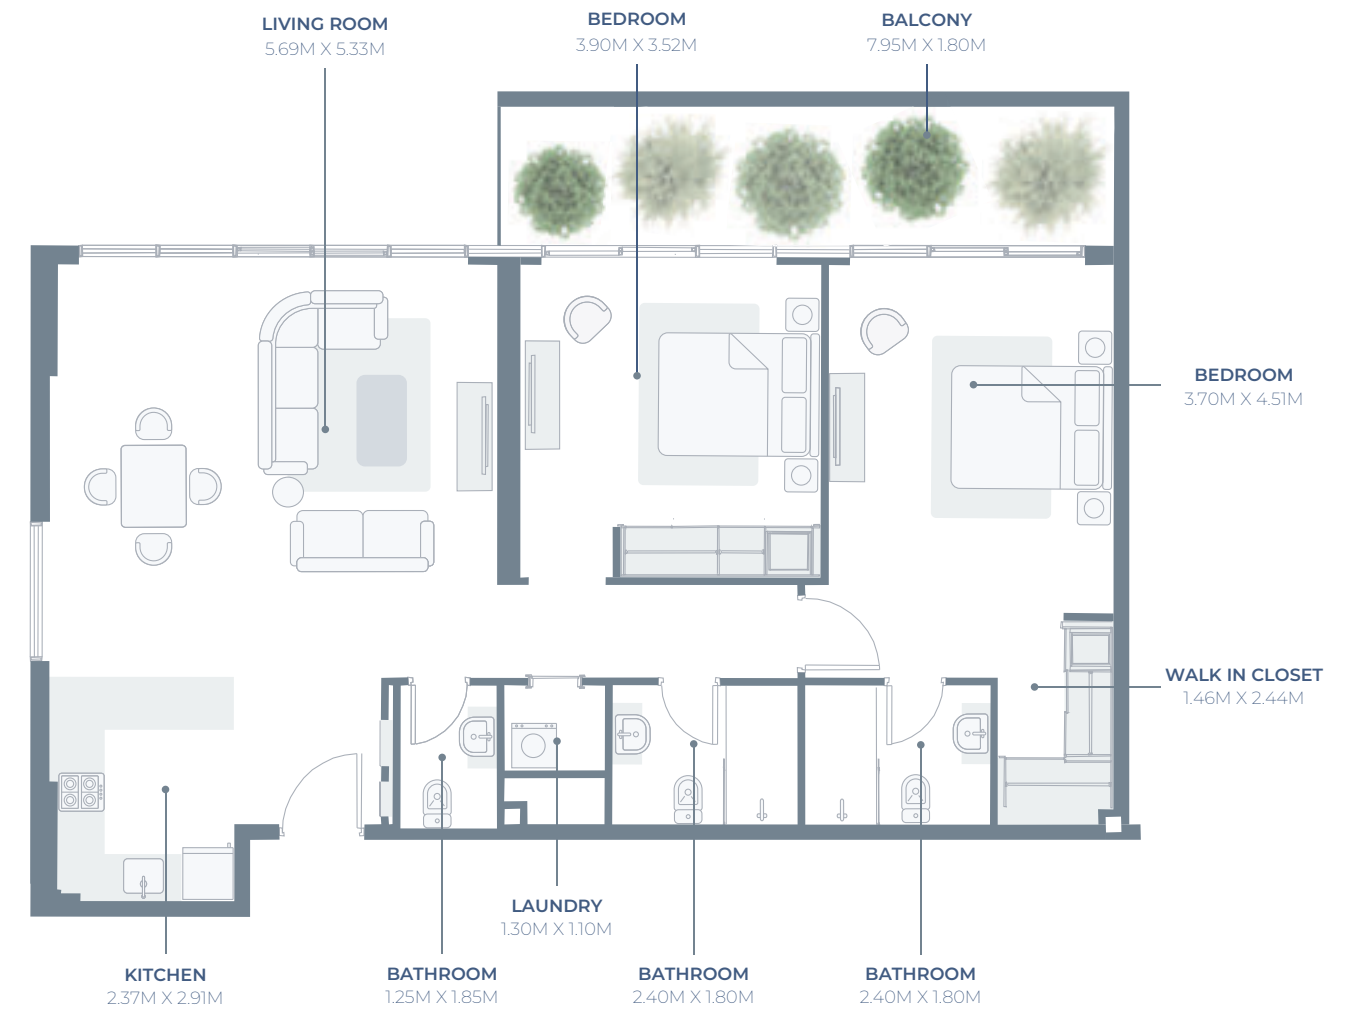

MASTERFUL FINISHING AND  
BEAUTIFULLY INTRICATE DESIGNS

تصاميم تشمل براعة  
وحرفية عالية

DESIGNED WITH AMPLE LIGHTING  
AND SPACIOUS AREAS

مساحات واسعة وإضاءة  
طبيعية

FLOORPLAN

1 BEDROOM TYPE A

SUITE AREA : 579.74 SQFT  
TOTAL AREA : 696.42 SQFT

FLOORPLAN

1 BEDROOM TYPE B

SUITE AREA : 645.30 SQFT  
TOTAL AREA : 886.62 SQFT

FLOORPLAN  
**2 BEDROOM TYPE A**

SUITE AREA : 1030.54 SQFT  
 TOTAL AREA : 1239.79 SQFT

FLOORPLAN  
**2 BEDROOM TYPE B**

SUITE AREA : 1165.84 SQFT  
 TOTAL AREA : 1339.57 SQFT

Note: Plan and details included are indicative only and are subject to change by the Master Developer/Developer/Seller at its sole discretion without notice and/or liability. All images, including features, finishes, furnishings and scale are illustrative only. Final areas, dimensions, layout and materials may differ from those stated, and the layout may be mirrored. The plot area shown is illustrative only and the actual plot area may vary depending on the plot location in the Master Community as selected by the purchaser.